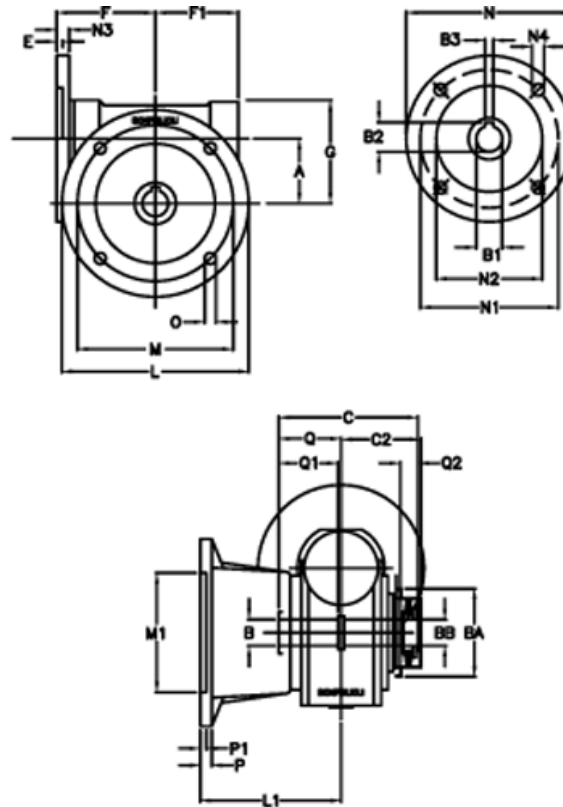

Data Sheet

Article number: 390204401462736

Description: Worm Gear with Torque Limiter
VF 44-L2-FA-14-P71B5

Measures

a = 44.6	C2 = 48	m = 87	P = 9
B = 18	Description = VF 44FA-xx-71B5	M1 = 60	P1 = 7
B1 E7 = 14	E = 2	N = 160	Q = 32.0
B2 = 16.3	F = 65	N1 = 130	Q1 = 32
B3 H9 = 5	F1 = 54	N2 = 110	Q2 = 12
BA = 40	g = 71	N3 = 10.5	
BB H7 = 11	L = 110	N4 = 9.5	
C = 79	L1 = 90	O = 8.5	